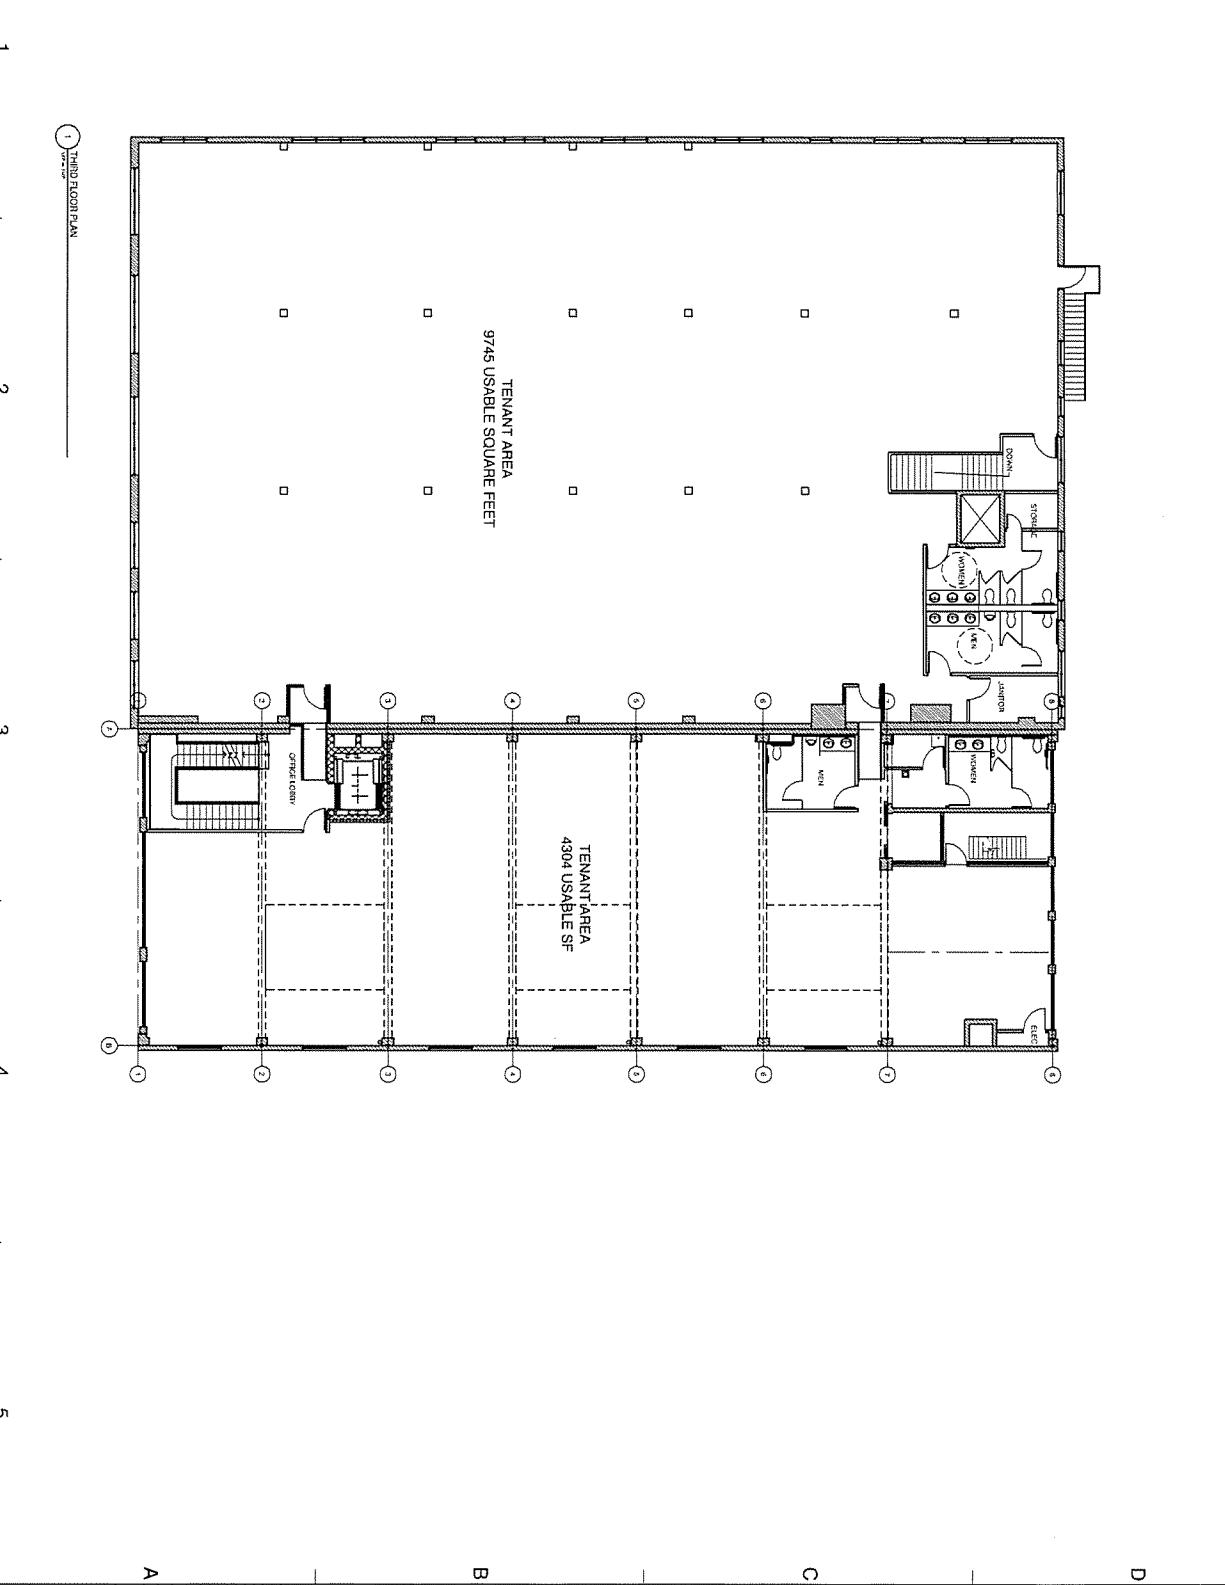

201 S Highland Ave, Suite 203
Pittsburgh, PA 15206
Phone: 412.561.5002

MOSHIER STUDIO
ARCHITECTS

THE HART BUILDING
6020 BROAD STREET
PITTSBURGH PA 15206
OWNER:
THE WEDGEWOOD GROUP
4769 BAUM BOULEVARD
PITTSBURGH PA 15213

1 THIRD FLOOR PLAN

1 2 3 4 5
A B C D